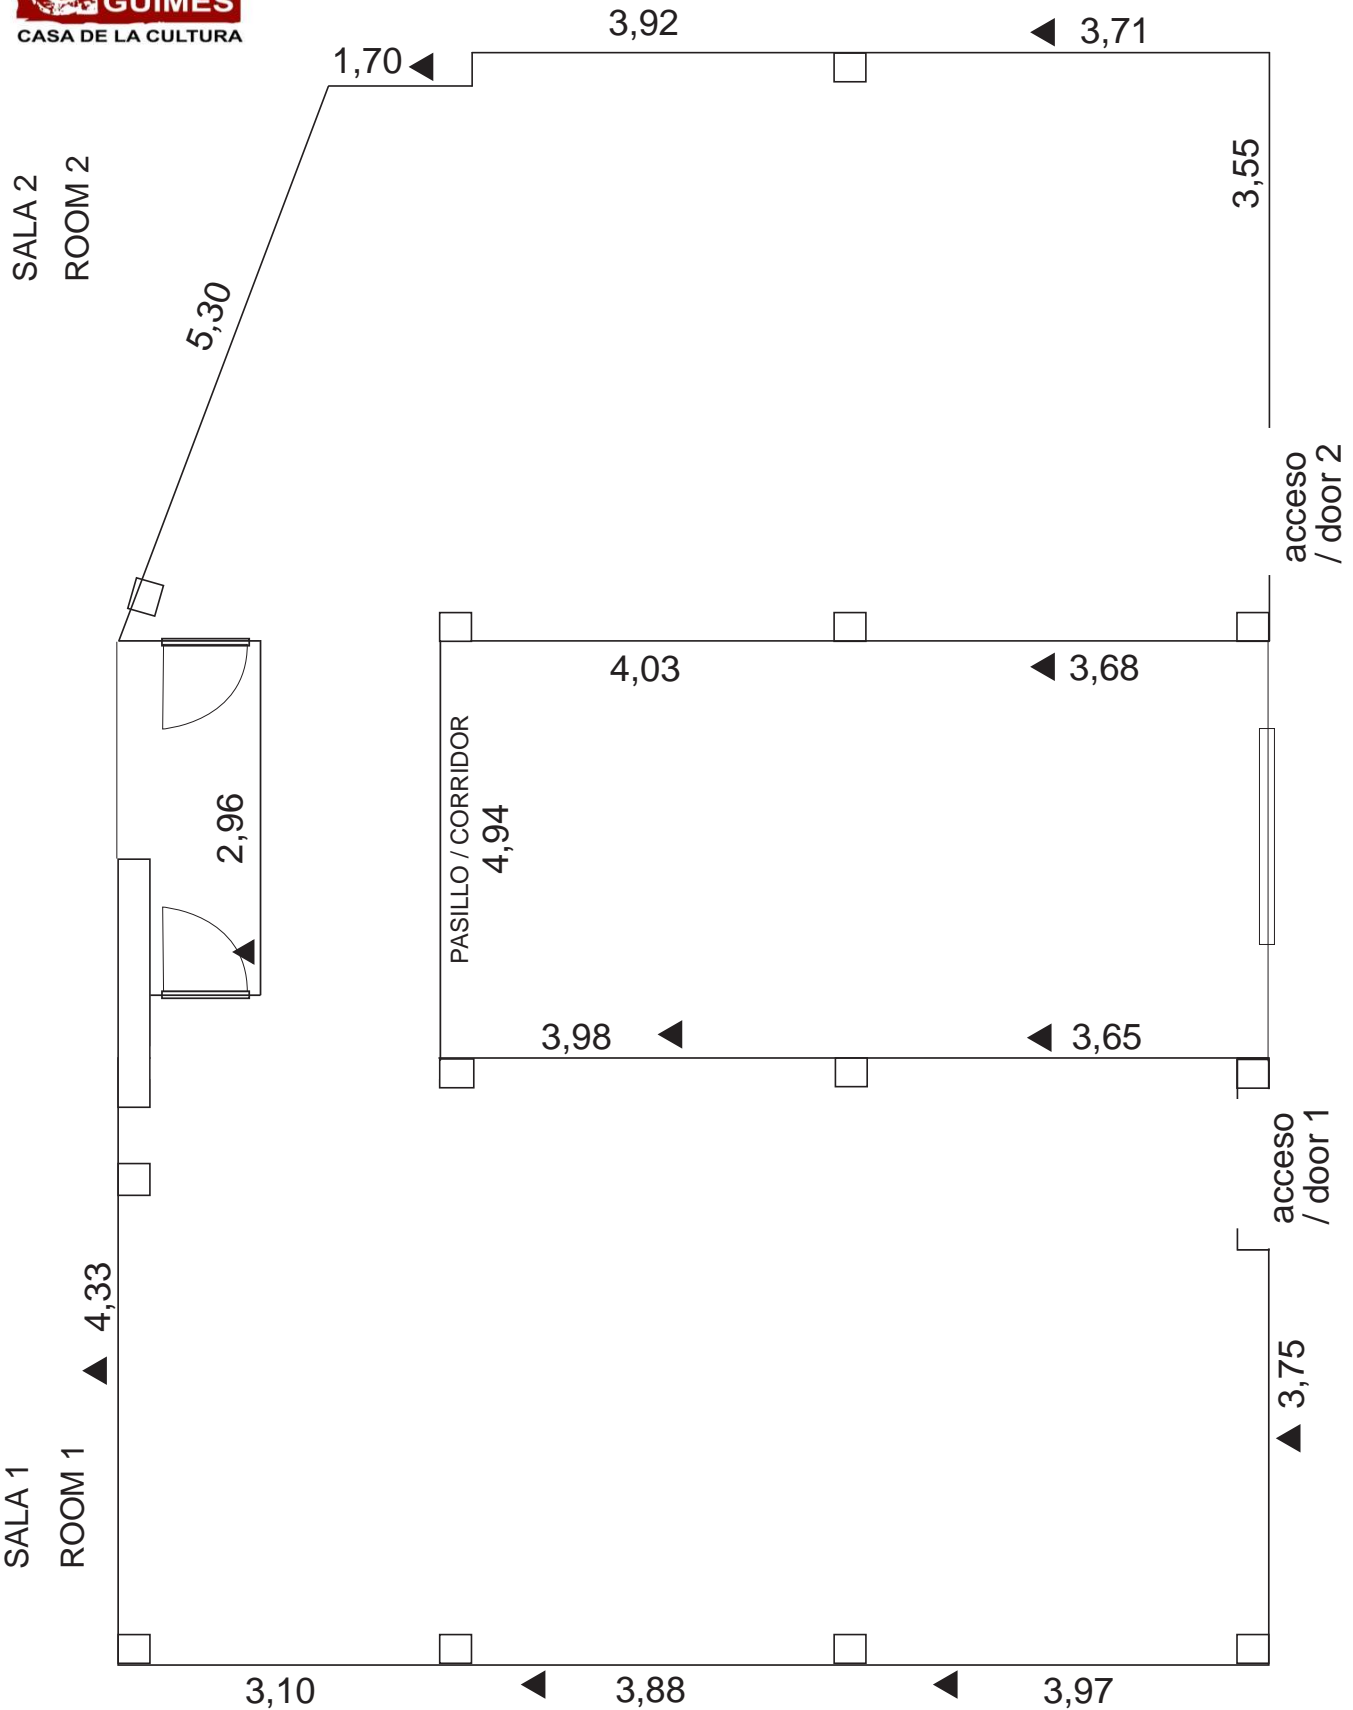

SALA DE ARTE AGÜIMES AGÜIMES EXHIBITION HALL

HOJA DE TRABAJO / WORKING SHEET

MEDIDAS EN METROS / MEASUREMENT: METRES

▲ ENCHUFES / SOCKETS. TOMA CORRIENTE / EACH POWER POINT: 220V